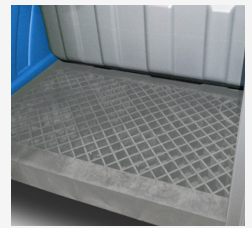

Flushing Systems

FLIP TOP

Recirculating flushing system (hand or foot pump)

FLIP TOP FRESH

Fresh flushing system (hand or foot pump)

(Pro 22 handwash station required)

Handwash and Additional Options

Pro 12
 Capacity: 45.4 L

Pro 22 (no urinal space)
 Capacity: 83.3 L

Grid Floor
 (also available in foot flush version)

Moulded panels with company logo

Kit to lift the Axxis with a full tank

Kit to lift the Axxis with an empty tank